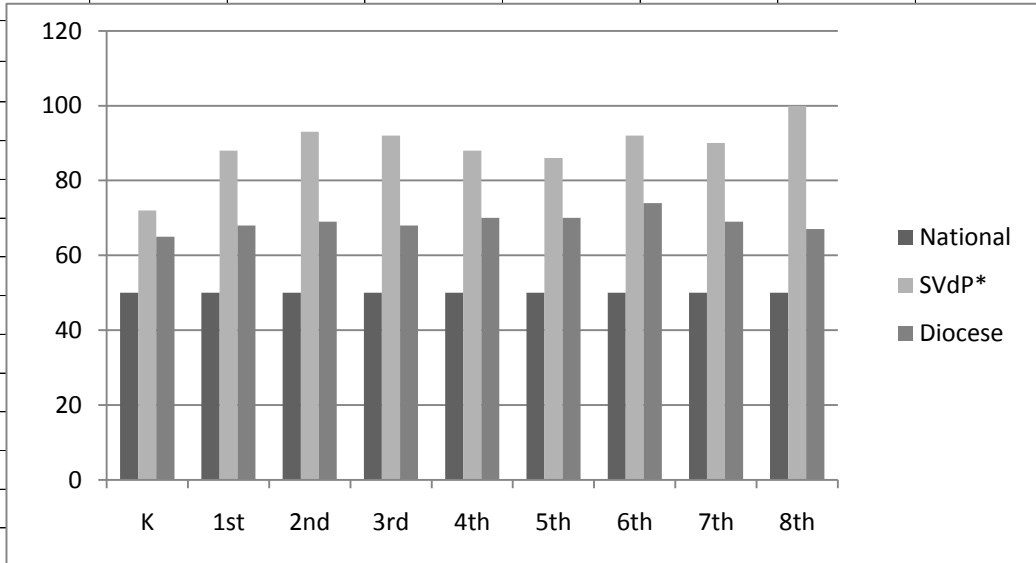

**SAT 9 Scores Spring 2009
and Accelerated Reading Scores Fall 2009**

Grade	National	SVdP*	Diocese
K	50	72	65
1st	50	88	68
2nd	50	93	69
3rd	50	92	68
4th	50	88	70
5th	50	86	70
6th	50	92	74
7th	50	90	69
8th	50	100	67

Spring 2009 Test Score Comparisons

***SVdP scores represent percentage of students who scored at or above the National score.**

Accelerated Reading Program

Grade	Average Reading Level
2nd	3.4
3rd	5
4th	6.5
5th	7.3
6th	8.4
7th	9.1
8th	11.1